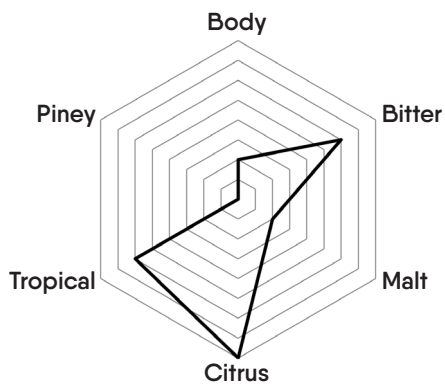

SUPERIOR PALE ALE

5.5% ABV

40 IBU

3.3 SRM

Brewed for Northlanders who live near the greatest lake. American hops lend citrus notes to this crisp, clean, and easy drinking pale.

FLAVOR

PACKAGES

12oz